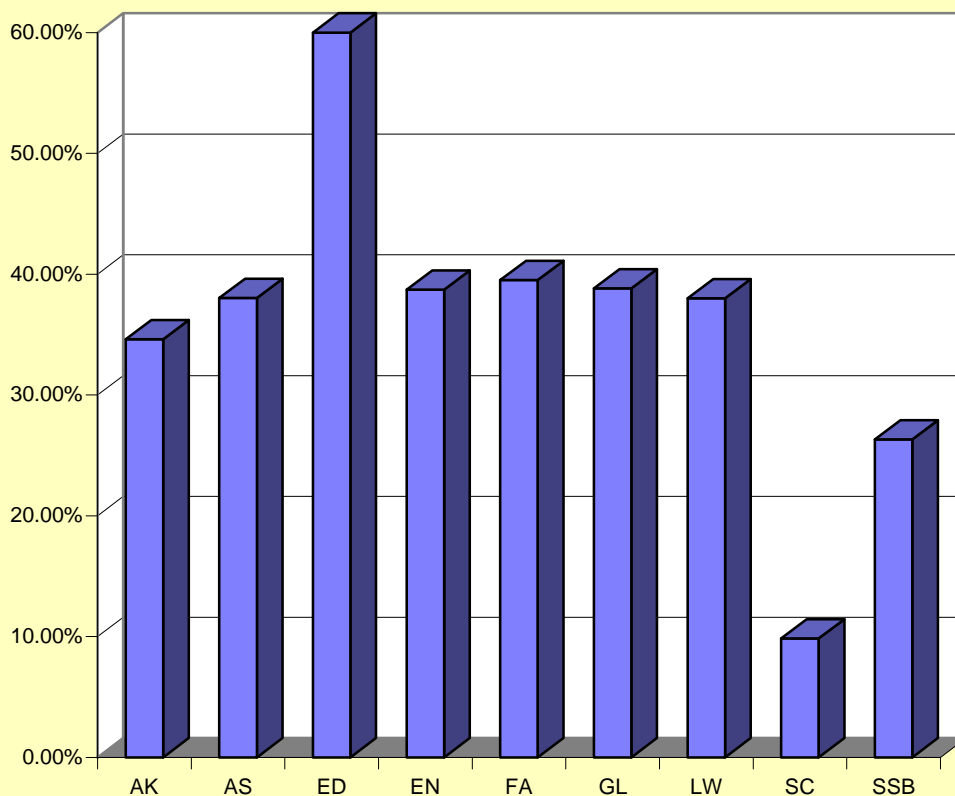

Fact Book

1998-99

YORK UNIVERSITY - UNIVERSITÉ YORK

Full Time Faculty Distribution By Gender -- October 1, 1998

Faculty	Male		Female		Total		Grand Total
	Ten/Prob	C.L.	Ten/Prob	C.L.	Ten/Prob	C.L.	
Arts	324	18	173	8	497	26	523
Atkinson	87	1	52	2	139	3	142
Education	14	0	21	0	35	0	35
Environmental Studies	19	0	12	0	31	0	31
Fine Arts	44	5	28	4	72	9	81
Glendon	51	1	33	0	84	1	85
Osgoode	30	1	17	2	47	3	50
Pure and Applied Science	118	1	13	0	131	1	132
Schulich School of Business	40	2	15	0	55	2	57
Total	727	29	364	16	1,091	45	1,136

Percentage of Female F/T Faculty as of October 1, 1998

Contractually Limited Faculty are full-time faculty with contracts of defined term