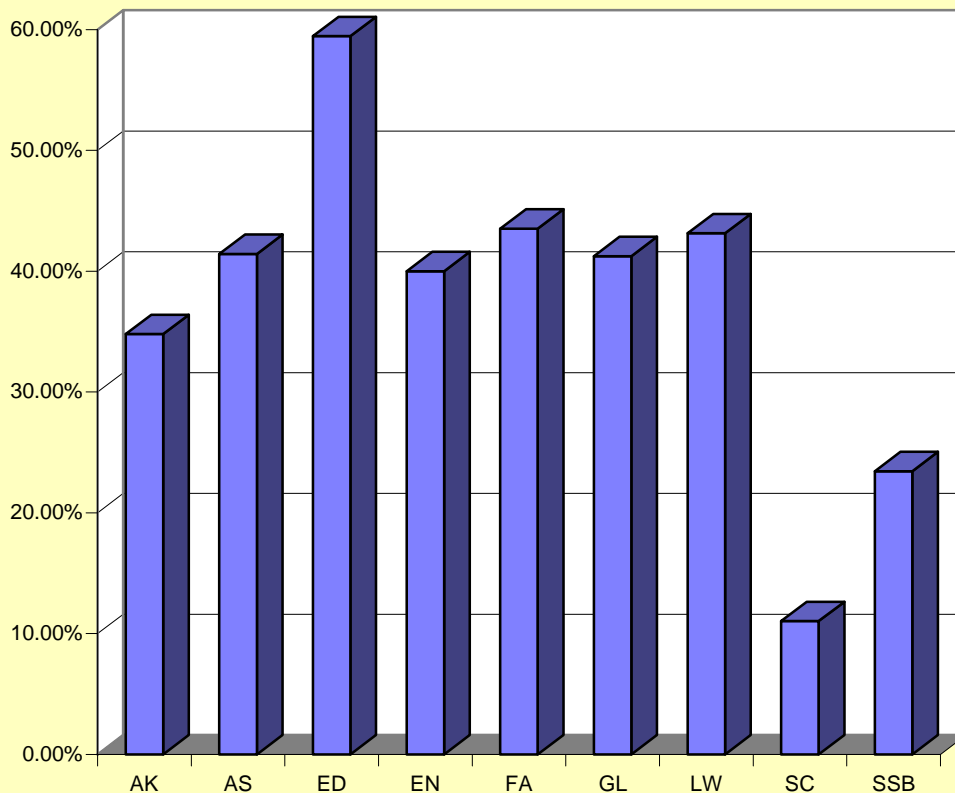

Fact Book

1999-2000

YORK UNIVERSITY - UNIVERSITÉ YORK

Full Time Faculty Distribution By Gender -- October 1, 1999

Faculty	Male		Female		Total		Grand Total
	Ten/Prob	C.L.	Ten/Prob	C.L.	Ten/Prob	C.L.	
Arts	328	15	176	7	504	22	526
Atkinson	80	2	54	4	134	6	140
Education	15	0	22	0	37	0	37
Environmental Studies	18	0	12	0	30	0	30
Fine Arts	43	5	34	3	77	8	85
Glendon	45	2	32	1	77	3	80
Osgoode	28	1	19	3	47	4	51
Pure and Applied Science	120	1	15	0	135	1	136
Schulich School of Business	47	2	15	0	62	2	64
Total	724	28	379	18	1,103	46	1,149

Percentage of Female F/T Faculty as of October 1, 1999

Contractually Limited Faculty are full-time faculty with contracts of defined term