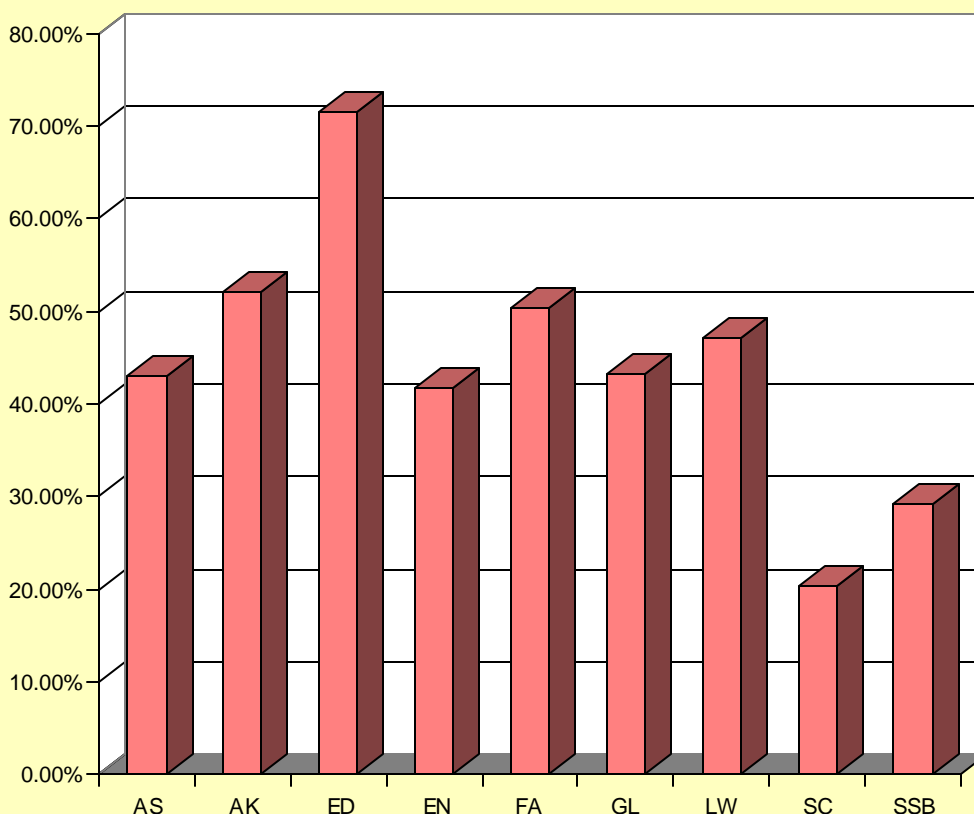

YORK UNIVERSITY - UNIVERSITÉ YORK

Full Time Faculty Distribution By Gender -- October 1, 2004

Faculty	Male		Female		Total		Grand Total
	Ten/Prob	C.L.	Ten/Prob	C.L.	Ten/Prob	C.L.	
Arts	301	23	221	23	522	46	568
Atkinson	89	19	101	16	190	35	225
Education	12	0	30	0	42	0	42
Environmental Studies	21	0	15	0	36	0	36
Fine Arts	50	5	52	4	102	9	111
Glendon	48	3	37	2	85	5	90
Osgoode	28	0	25	0	53	0	53
Science	122	0	28	3	150	3	153
Schulich	54	2	23	0	77	2	79
Total	725	52	532	48	1,257	100	1,357

Percentage of Female F/T Faculty as of October 1, 2004

Contractually Limited Faculty are full-time faculty with contracts of defined term