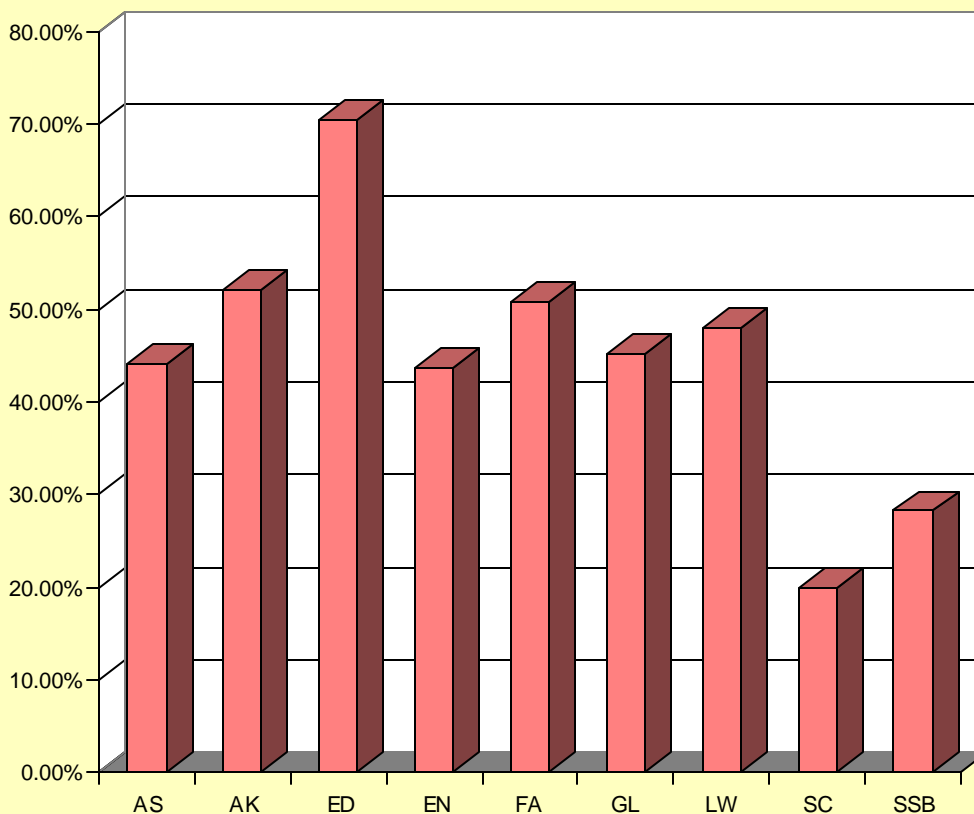

YORK UNIVERSITY - UNIVERSITÉ YORK

Full Time Faculty Distribution By Gender -- October 1, 2005

Faculty	Male		Female		Total		Grand Total
	Ten/Prob	C.L.	Ten/Prob	C.L.	Ten/Prob	C.L.	
Arts	290	24	222	26	512	50	562
Atkinson	102	29	112	30	214	59	273
Education	12	1	31	0	43	1	44
Environmental Studies	22	0	17	0	39	0	39
Fine Arts	54	3	56	3	110	6	116
Glendon	48	3	39	3	87	6	93
Osgoode	25	2	24	1	49	3	52
Science & Engineering	120	1	28	2	148	3	151
Schulich	60	1	24	0	84	1	85
Total	733	64	553	65	1,286	129	1,415

Percentage of Female F/T Faculty as of October 1, 2005

Contractually Limited Faculty are full-time faculty with contracts of defined term