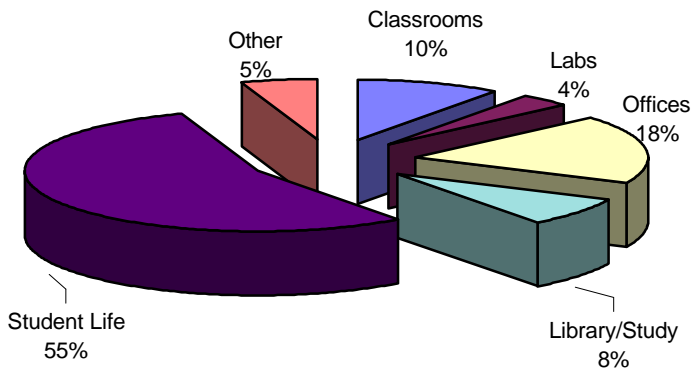

YORK UNIVERSITY - UNIVERSITÉ YORK

COU Category	Glendon	Main Campus
1.0 Classrooms	10.11%	10.60%
2.0 Laboratories - Undergrad	2.77%	8.42%
3.0 Research Labs	0.79%	6.24%
4.0 Academic Offices	13.65%	16.15%
5.0 Library & Study Space	7.85%	7.49%
6.0 Athletic & Recreational Space	12.22%	3.27%
7.0 Food Service	4.73%	3.01%
8.0 Bookstore/Merchandising	0.14%	1.73%
9.0 Plant Maintenance	1.25%	1.15%
10.0 Admin Offices	4.52%	5.93%
11.0 AV/Television Facilities	0.07%	0.42%
12.0 Central Services	1.25%	0.65%
13.0 Health Services	0.00%	0.01%
14.0 Student Activity	3.72%	3.18%
15.0 Assembly/Exhibition	2.70%	1.93%
17.0 Residential Space	31.73%	28.82%
19.0 Other Facilities	2.50%	1.00%
Totals	100.00%	100.00%

Glossary

Glendon

Main Campus