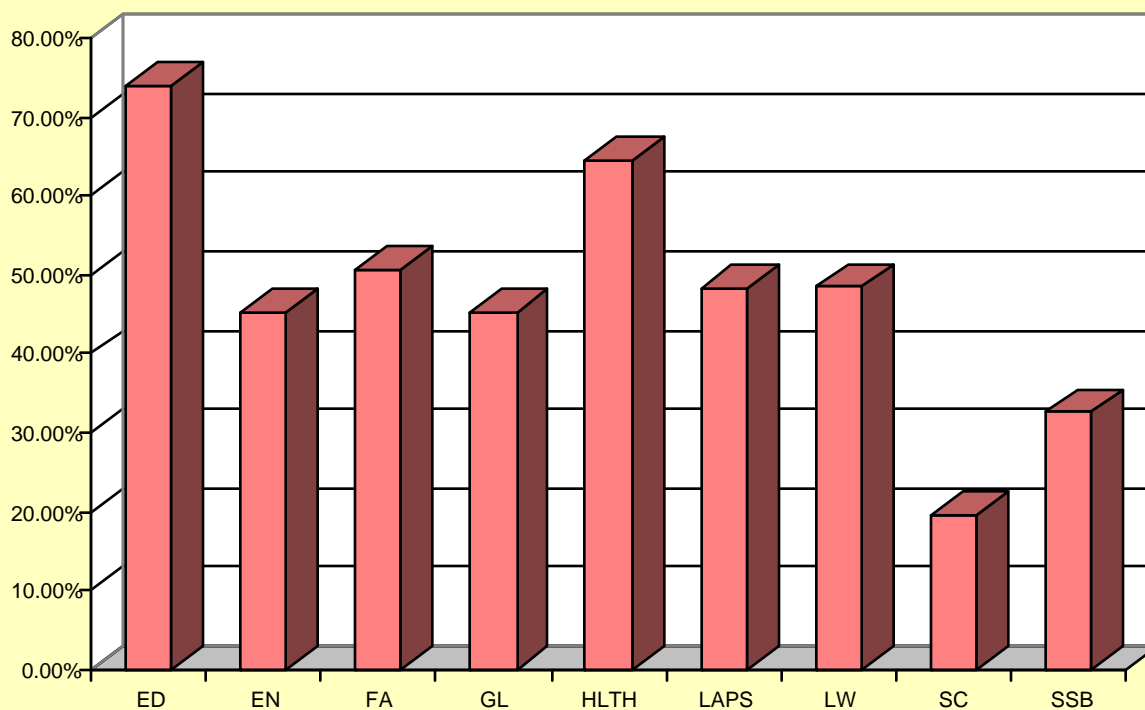

YORK UNIVERSITY - UNIVERSITÉ YORK

Full Time Faculty Distribution By Gender -- October 1, 2012

Faculty	Male		Female		Total		Grand Total
	Ten/Prob	C.L.	Ten/Prob	C.L.	Ten/Prob	C.L.	
Education	13	1	36	4	49	5	54
Environmental Studies	22	1	18	1	40	2	42
Fine Arts	60	2	62	2	122	4	126
Glendon	47	5	38	5	85	10	95
Health	63	0	102	12	165	12	177
Liberal Arts & Professional Studies	294	27	281	20	575	47	622
Osgoode	31	2	25	6	56	8	64
Science & Engineering	167	5	40	2	207	7	214
Schulich	56	2	27	1	83	3	86
Total	753	45	629	53	1,382	98	1,480

Percentage of Female Full Time Faculty as of October 1, 2012

Contractually Limited Faculty are full-time faculty with contracts of defined term