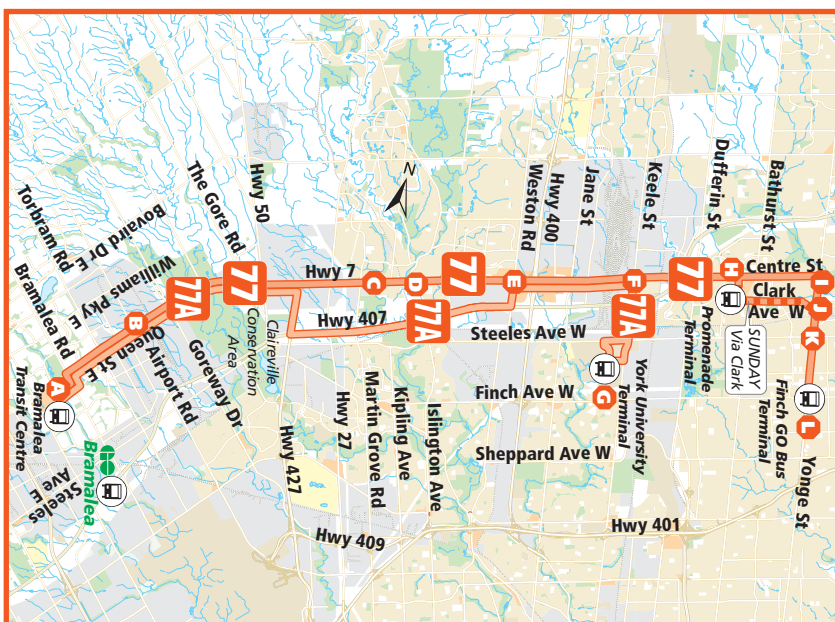

WESTBOUND: Saturday

Map	Timepoint	AM	AM	AM	AM	AM	AM	AM	AM	AM	AM	AM	AM	AM	PM	PM	PM	PM	PM	PM	PM	PM	PM	PM	
L	Finch Subway Station	5:30	6:00	6:30	7:00	7:30	8:00	8:30	9:00	9:30	10:00	10:30	11:00	11:30	12:00	12:30	1:00	1:30	2:00	2:30	3:00	3:30	4:00	4:30	5:00
I	Yonge St & Centre St	5:38	6:08	6:38	7:08	7:38	8:08	8:38	9:08	9:38	10:08	10:39	11:09	11:39	12:10	12:40	1:10	1:40	2:10	2:40	3:10	3:40	4:10	4:40	5:09
H	Promenade Mall	5:44	6:14	6:44	7:14	7:44	8:14	8:44	9:14	9:44	10:14	10:47	11:17	11:47	12:19	12:49	1:19	1:49	2:19	2:49	3:19	3:49	4:19	4:49	5:17
F	Keele St & Highway 7	5:54	6:24	6:54	7:24	7:54	8:24	8:54	9:24	9:54	10:24	10:57	11:27	11:57	12:28	12:58	1:28	1:58	2:28	2:58	3:28	3:58	4:28	4:58	5:27
E	Weston Rd & Highway 7	6:02	6:32	7:02	7:32	8:02	8:32	9:02	9:32	10:02	10:32	11:05	11:35	12:05	12:37	1:07	1:37	2:07	2:37	3:07	3:37	4:07	4:37	5:07	5:35
D	Islington Ave & Highway 7	6:08	6:38	7:08	7:38	8:08	8:38	9:08	9:38	10:08	10:38	11:12	11:42	12:12	12:43	1:13	1:43	2:13	2:43	3:13	3:43	4:13	4:43	5:13	5:42
C	Martin Grove Rd & Highway 7	6:12	6:42	7:12	7:42	8:12	8:42	9:12	9:42	10:12	10:42	11:16	11:46	12:16	12:47	1:17	1:47	2:17	2:47	3:17	3:47	4:17	4:47	5:17	5:46
B	Airport Rd & Queen St E	6:21	6:51	7:21	7:51	8:21	8:51	9:21	9:51	10:21	10:51	11:26	11:56	12:26	12:59	1:29	1:59	2:29	2:59	3:29	3:59	4:29	4:59	5:29	5:56
A	Bramalea Transit Centre	6:30	7:00	7:30	8:00	8:30	9:00	9:30	10:00	10:30	11:00	11:35	12:05	12:35	1:10	1:40	2:10	2:40	3:10	3:40	4:10	4:40	5:10	5:40	6:05

continued...