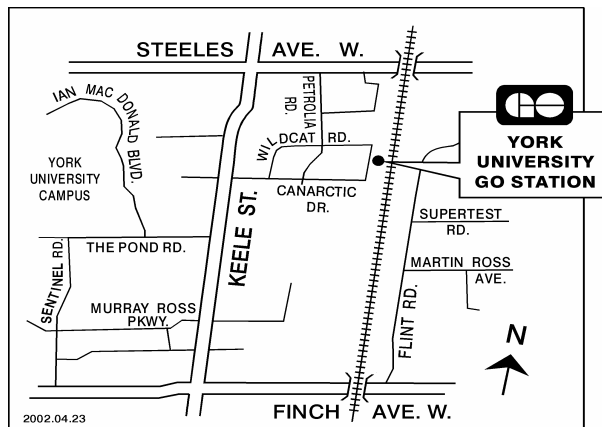

TRANSPORTATION OPTIONS TO YORK

GO TRAIN SHUTTLE

OPERATING SCHEDULE 2008-2009

The Shuttle Service operates MONDAY through FRIDAY (except for University closures). The GO Train services the Barrie/Bradford-Union rail line (Barrie- Bradford- East Gwilliambury - Newmarket - Aurora - King - Maple - Rutherford - York U- Toronto Union).

SOUTHBOUND TRAINS

The GO Train Shuttle will pick up passengers from the Southbound trains in the morning and drop them off at the south side of the Student Centre (outside the Underground).

NORTHBOUND TRAINS

The GO Train Shuttle will pick passengers up from the South side of the Student Centre (outside the Underground) and drop them off at the GO Station for the Northbound trains in the afternoon.

Please note that the York University GO Train Shuttle Service is for York University community members only.

The York - Go Station is located at 595-A Canartic Dr. (1.5 km east of the Keele campus)

For further information please call 416-736-2100 ext. 22546

A COMPLIMENTARY SERVICE PROVIDED BY PARKING AND TRANSPORTATION SERVICES, CSBO