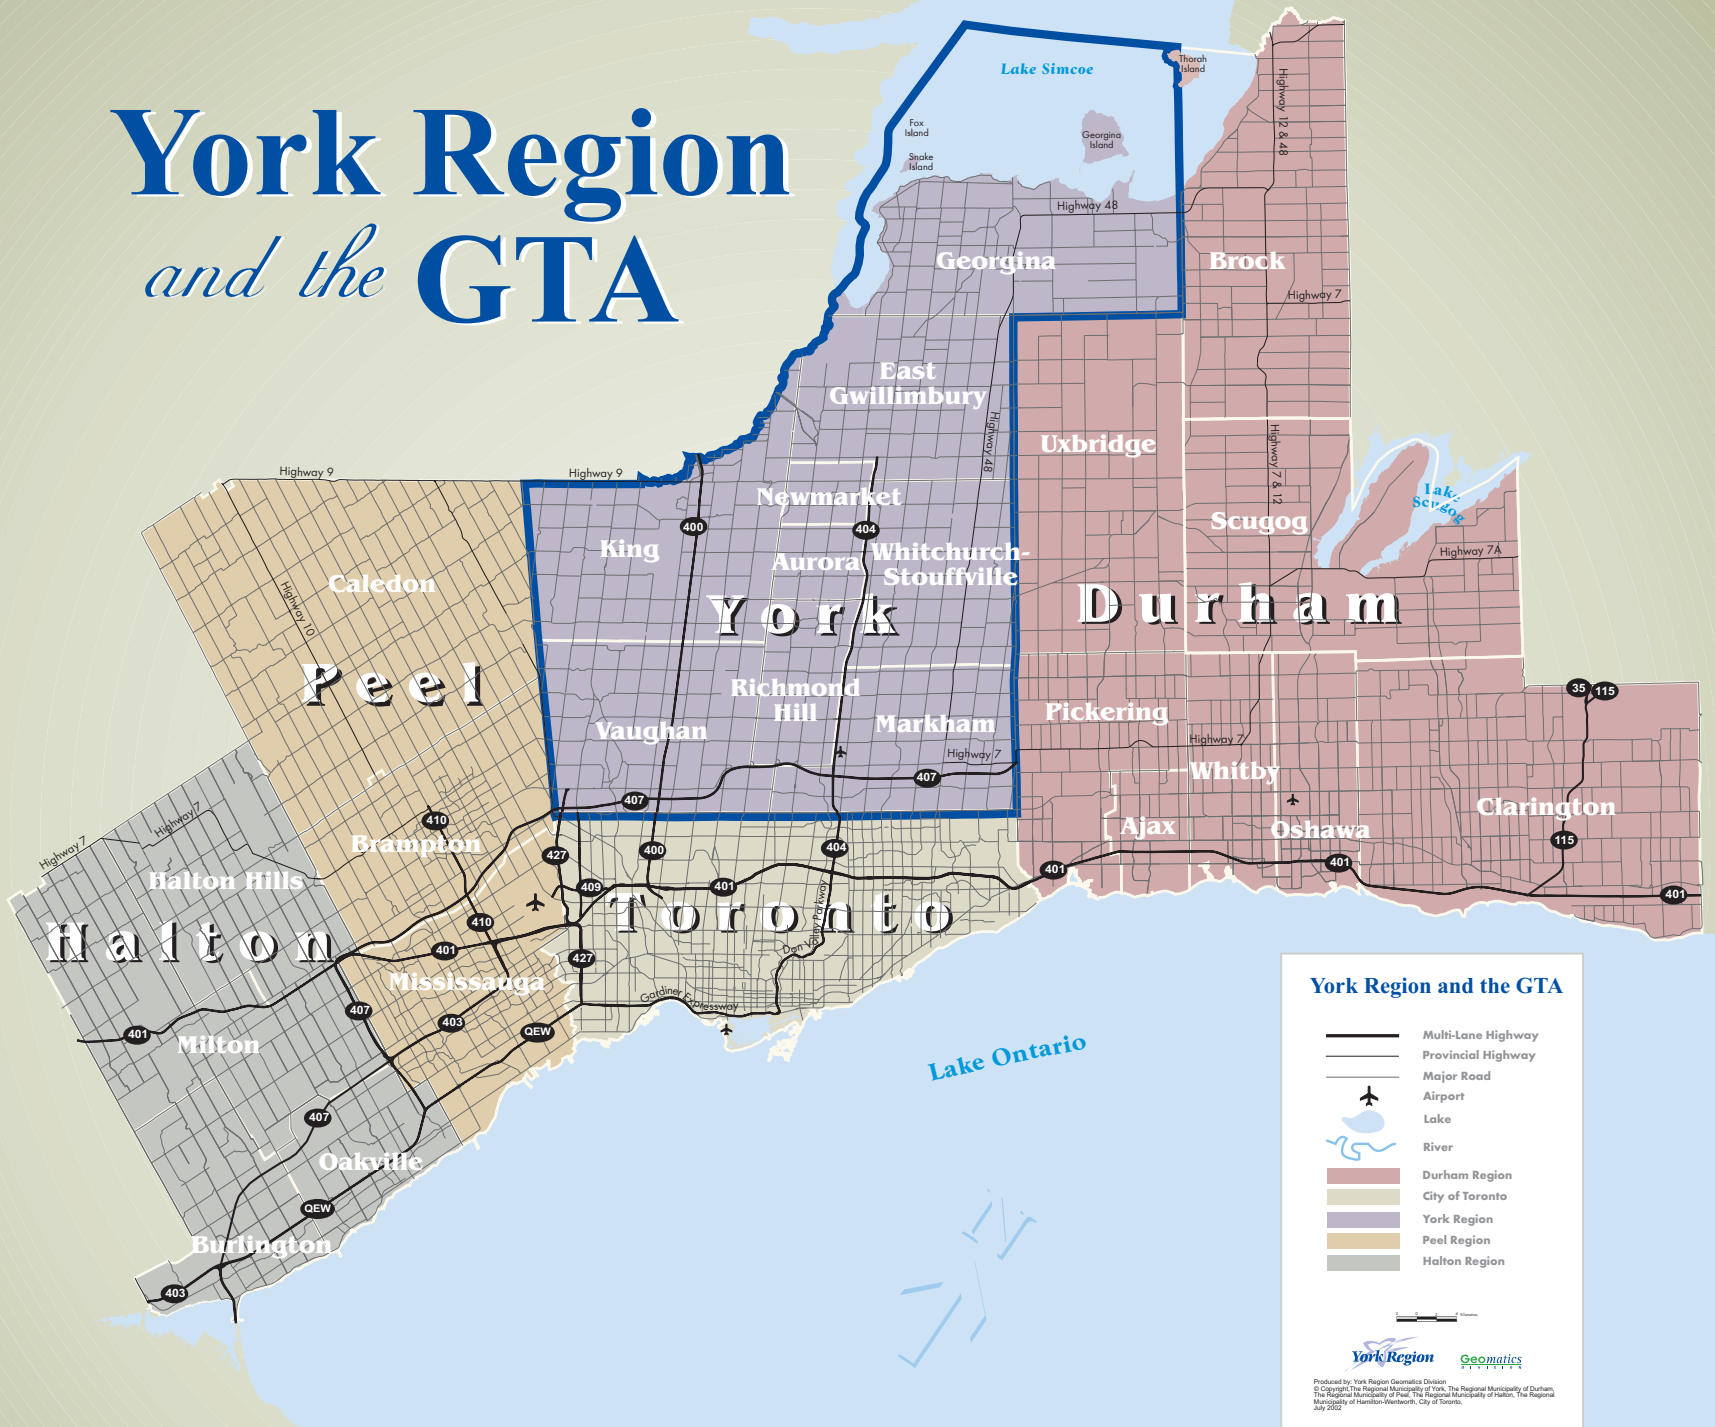

# York Region and the GTA

**York Region and the GTA**

- Multi-Lane Highway
- Provincial Highway
- Major Road
- Airport
- Lake
- River
- Durham Region
- City of Toronto
- York Region
- Peel Region
- Halton Region

Produced by York Region Geomatics Division  
© Copyright The Regional Municipality of York, The Regional Municipality of Durham,  
© Copyright The Regional Municipality of Peel, The Regional Municipality of Halton, The Regional  
Municipality of Hamilton-Wentworth, City of Toronto.  
July 2002