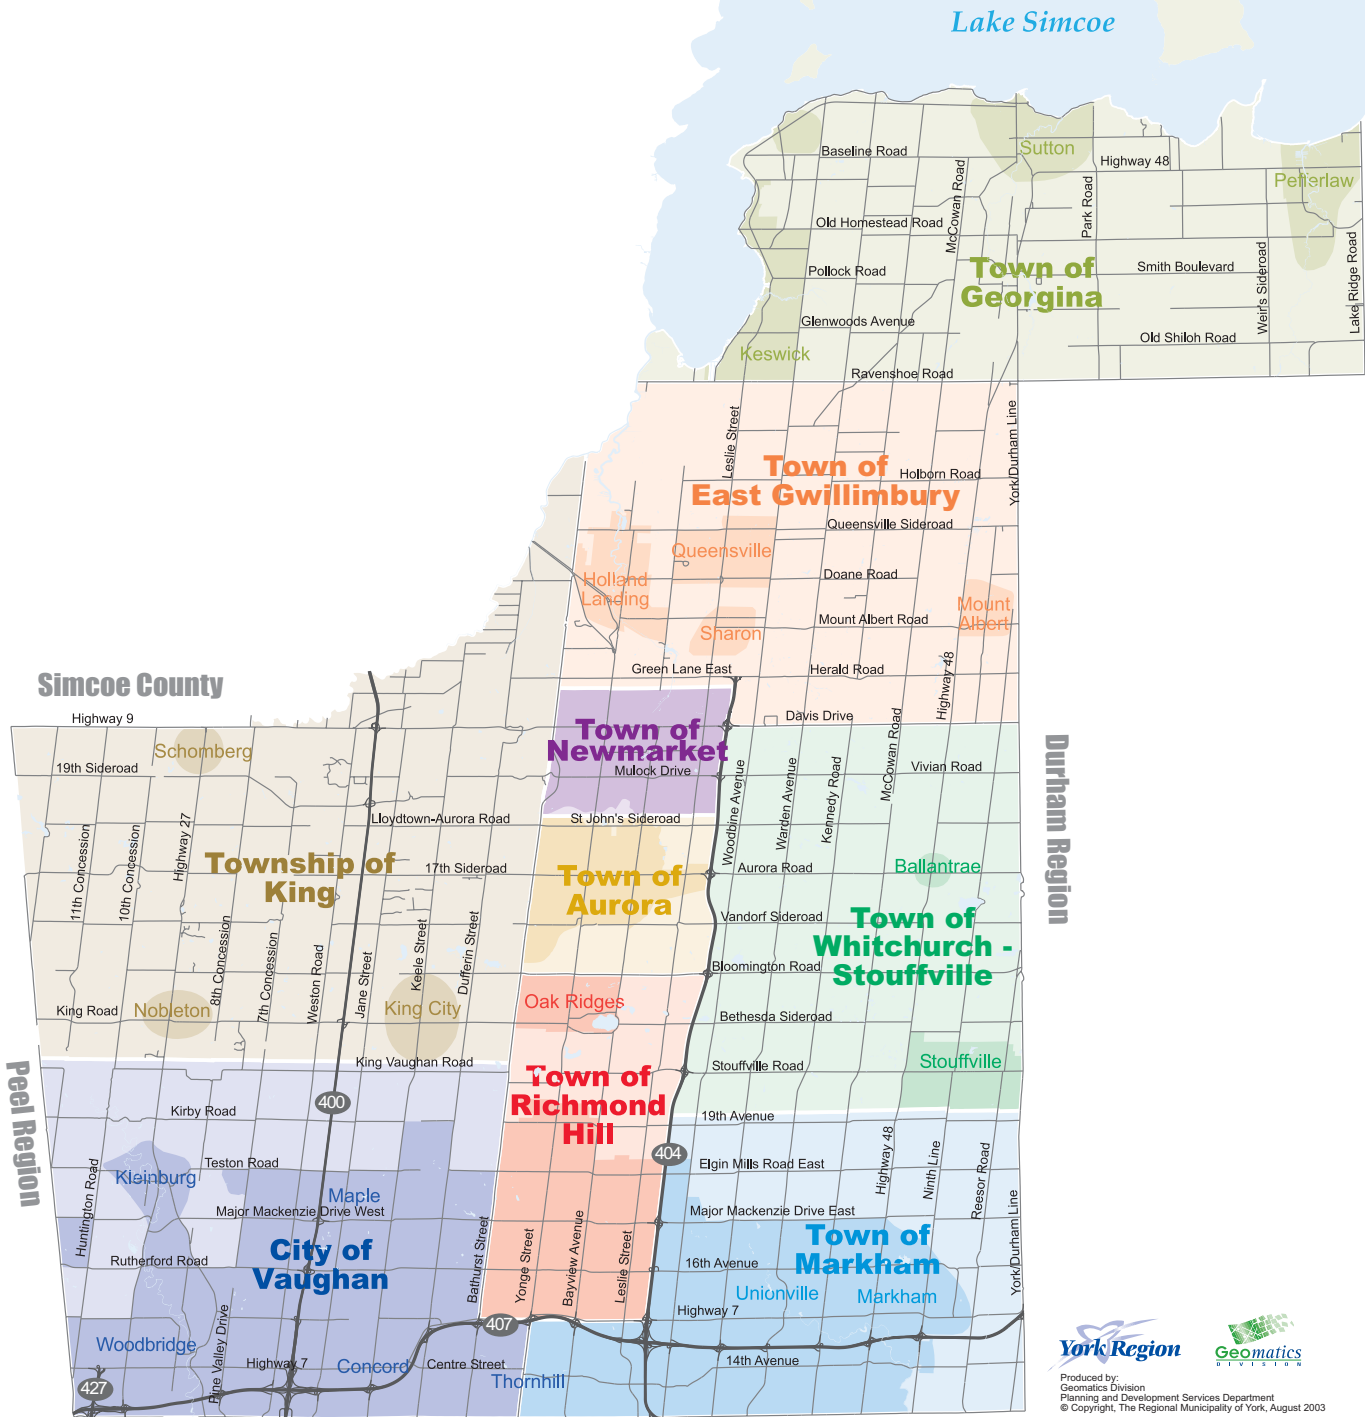

York Region

Lake Simcoe

Town of Georgina

Town of East Gwillimbury

Town of Newmarket

Town of Aurora

Town of Richmond Hill

Town of Whitchurch - Stouffville

City of Vaughan

Town of Markham

City of Toronto