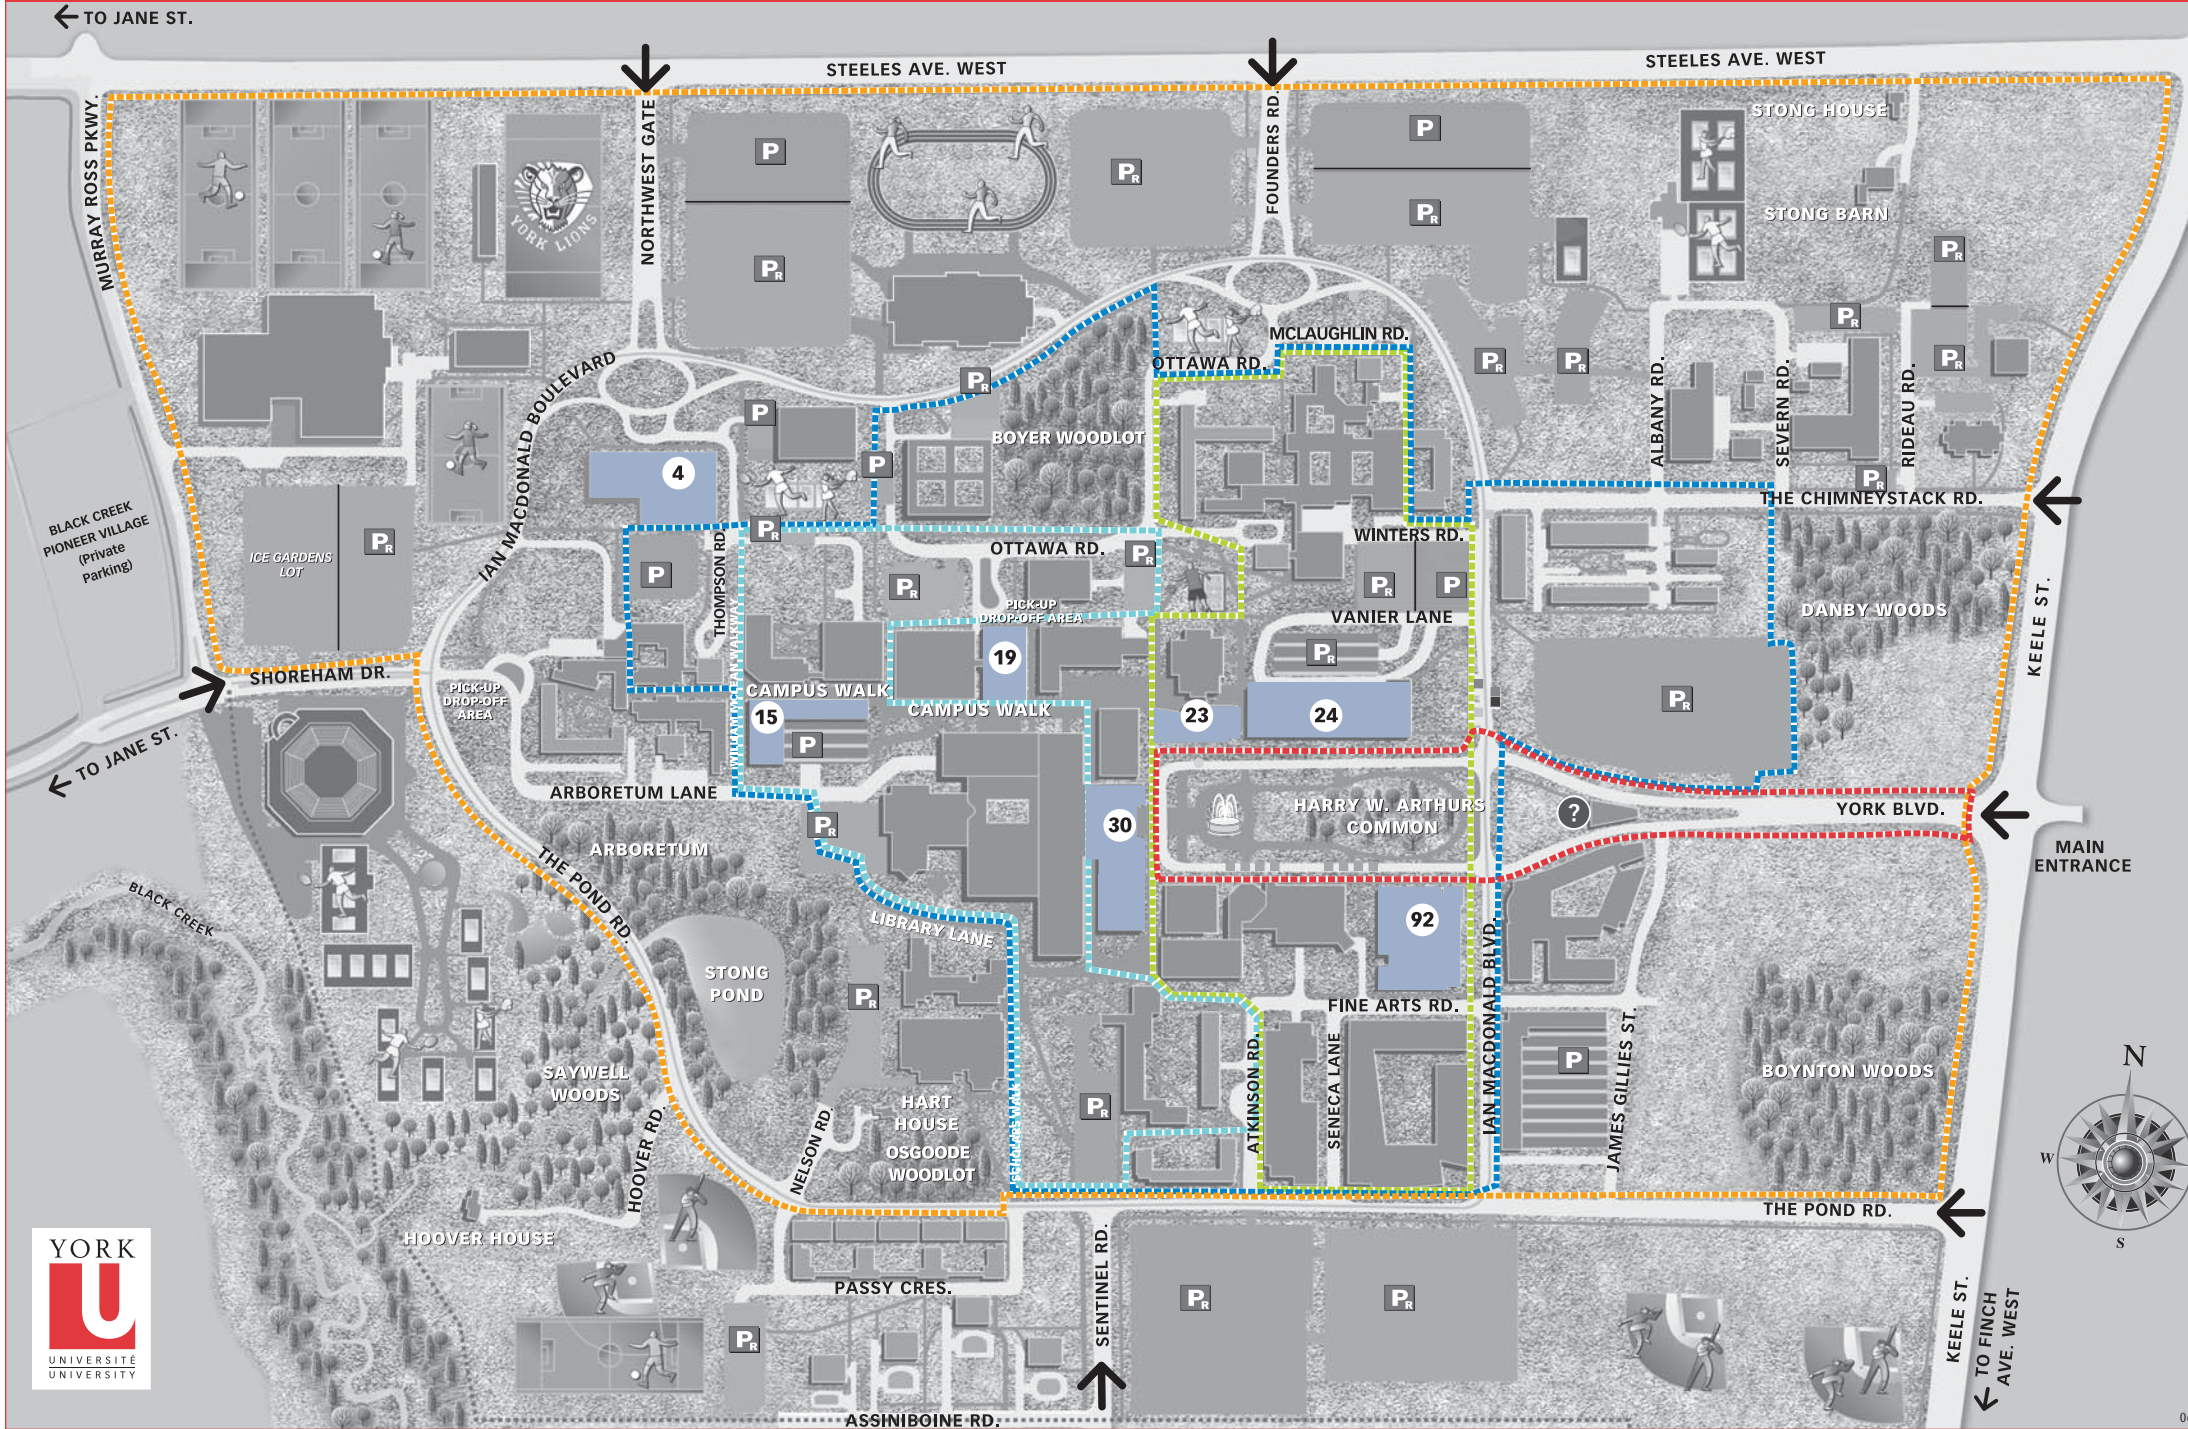

YORK UNIVERSITY WALKING TRAILS

Keele Campus Walking Trail Highlights

- 92 Accolade East
- 19 Computer Science and Engineering
- 23 Student Centre
- 4 Tait McKenzie Centre
- 30 Vari Hall
- 15 William Small Centre
- 24 York Lanes Retail Centre
- Common Loop - 1.6 km
- East Core Loop - 2.1 km
- West Core Loop - 2.4 km
- Core Loop - 3.7 km
- Perimeter Loop - 5.3 km

At York University, we recognize the importance of participating in regular physical activity both on and off-campus. With over 185 hectares (457 acres) of property at the York University Keele campus, there is ample opportunity to incorporate walking into your daily routine. With five different user-friendly routes outlined at various distances, you can easily walk your way to improved overall health and well-being.