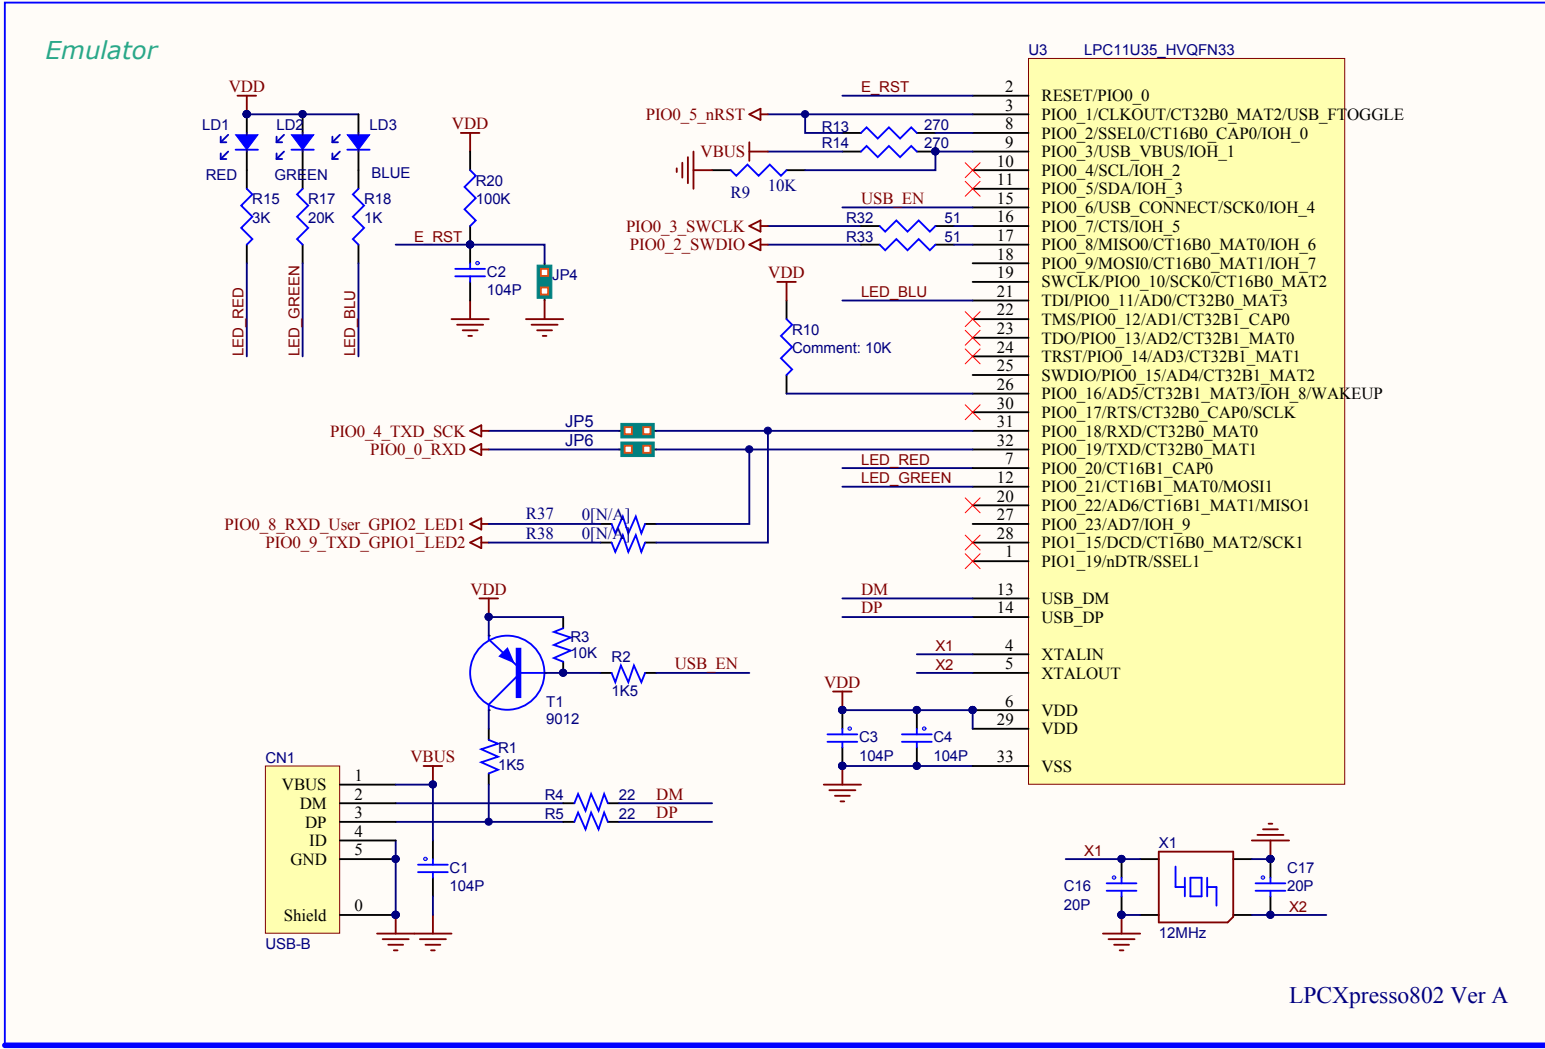

LPCXpresso802 Ver A

LPCXpresso802 Ver A

LED

LPCXpresso802 Ver A

LED

LPCXpresso802 Ver A

I2C

LPCXpresso802 Ver A

SPI

1

2

3

4

A

A

B

B

C

C

D

D

ADC

LPCXpresso802 Ver A

# Arduino Interface

LPCXpresso802 Ver A