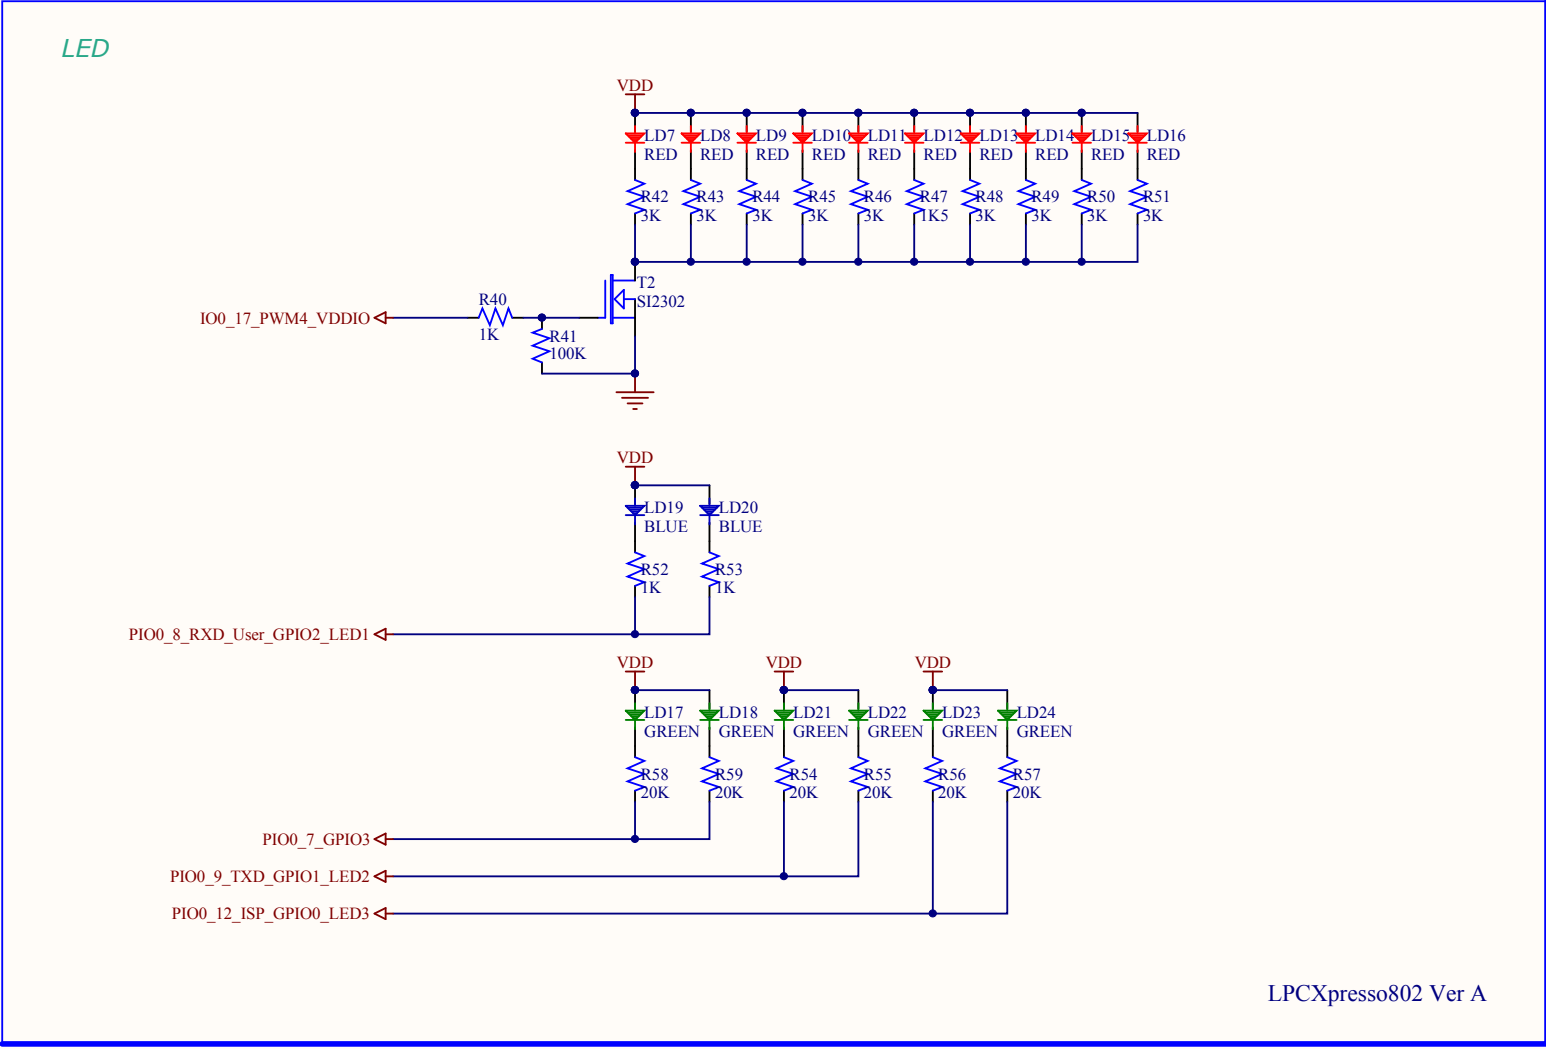

LPCXpresso802 Ver A

LPCXpresso802 Ver A

LED

LPCXpresso802 Ver A

LED

LPCXpresso802 Ver A

I2C

LPCXpresso802 Ver A

SPI

1

2

3

4

A

A

B

B

C

C

D

D

ADC

LPCXpresso802 Ver A

# Arduino Interface

LPCXpresso802 Ver A