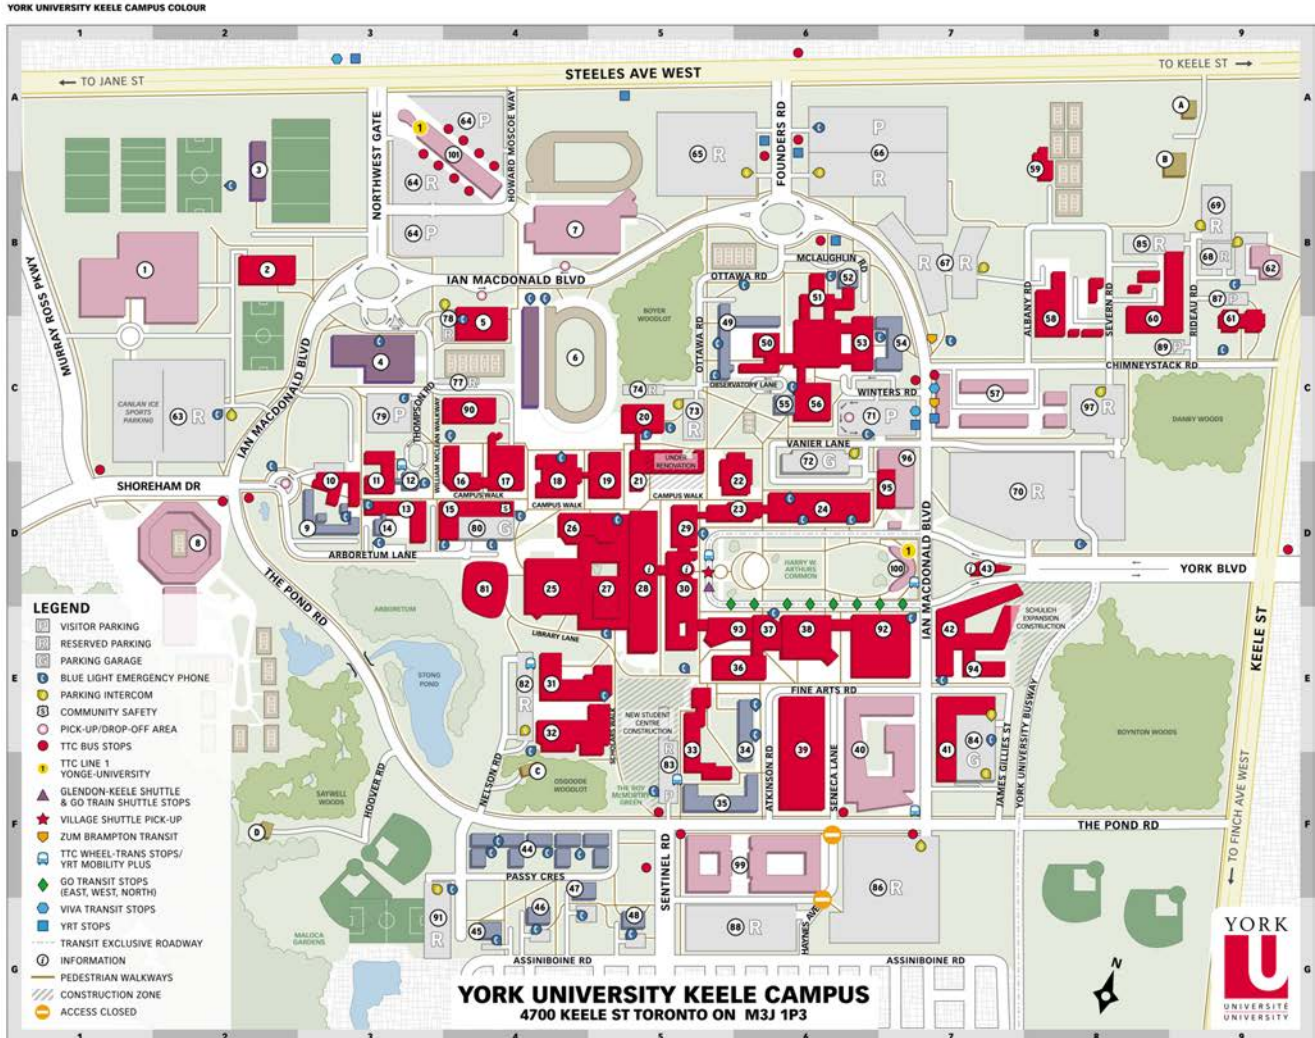

York University Scavenger Hunt

Make sure to post your findings on Instagram using #YUScavengerHunt and tag @StudentLifeYU to be reposted!

CAMPUS DIRECTORY

ACADEMIC, ADMINISTRATIVE & COMMERCIAL BUILDINGS

59	190 Albany Road	ALB	A8
92	Accolade East	ACE	E7
93	Accolade West	ACW	E6
33	Atkinson	ATK	E5
29	Behavioural Science	BSB	D5
41	Bennett Centre for Student Services, Admissions	BCS	E7
81	Bergeron Centre for Engineering Excellence	BRG	E4
24	Bookstore, York Lanes	YL	D6
10	Calumet College	CC	D3
27	Central Square	CSQ	D5
58	Central Utilities Building	CUB	B8
38	Centre for Film & Theatre	CFT	E6
16	Chemistry	CB	D4
26	Curtis Lecture Halls	CLH	D5
94	Executive Learning Centre	ELC	E7
21	Farquharson Life Sciences	FRQ	D5
50	Founders College	FC	C6
31	Health, Nursing & Environmental Studies	HNE	E4
32	Ignat Kaneff Building, Osgoode Hall Law School	OSG	E4
36	Joan & Martin Goldfarb Centre for Fine Arts	CFA	E5
95	Kaneff Tower	KT	D7
41	Kinsmen	K	C9
19	Lassonde Building	LAS	D5
90	Life Sciences Building	LSB	C4
43	Lorna R. Marsden Honour Court & Welcome Centre	HC	D7
20	Lumbers	LUM	C5
51	McLaughlin College	MC	B4
11	Norman Bethune College	BC	D3
17	Observatory, Petrie	PSE	D4
17	Petrie Science & Engineering	PSE	D4

RESIDENCES & APARTMENTS

PARKING GARAGES - VISITORS

PARKING LOTS - VISITORS

83	Atkinson Lot		E5
66	Founders Road East Lot		A6
87	Kinsmen Lot		B9
64	Northwest Gate Lot		B4
89	Physical Resources Building South Visitor Lot		C9
77	Tait McKenzie Lot		C3
79	Thompson Road Lot		C4
71	Vanier Lot		C7

PARKING LOTS - RESERVED

67	Albany Road Lot		B7
83	Alkinoon Lot		E5
97	Chimneystack Lot		C8
66	Founders Road East Lot		A6
65	Founders Road West Lot		A5
73	Lumbers Lot		C5
74	Lumbers North Lot		C5
82	Nelson Road Lot		E4
64	Northwest Gate Lot		B4
91	Passy Crescent Lot		G3
85	Physical Resources Building North Lot		D7
68	Physical Resources Lot		B9
87	Rideau Road Lot		B9
88	Sentinel Road Lot		F6
63	Shoreham Drive Lot		C2
86	The Pond Road Lot		F7
71	Vanier Lot		C7
78	West Office Building West Lot		C4
70	York Boulevard Lot		B8

VISUAL PERFORMANCE ARTS FACILITIES

92	Art Gallery of York University	ACE	E7
37	Burton Auditorium*	BU	E6
93	Gales Gallery	ACW	E6
38	Joseph G. Green Studio Theatre	CFT	E6
92	McLean Performance Studio	ACE	E7
92	Price Family Cinema	ACE	E7
92	Sandra Faire & Ivan Fecan Theatre	ACE	E7
92	Tribute Communities Recital Hall	ACE	E7

SPORT & RECREATION FACILITIES

4	Tait McKenzie Centre	TM	C3
3	York Stadium	STA	A2
6	York Lions Stadium	YLS	C4

HISTORICAL HOUSES

C	Skinner's 'ko'wa Gamig "bab-d bl"	SKG	F4
D	Hoover House	HOH	F2
B	Stong Barn	SB	A9
A	Stong House	SH	A9

NON-YORK U BUILDINGS

96	Archives of Ontario *	AO	D7
1	Canlan Ice Sports *	ICE	B1
62	Computer Methods Building	CMB	B9
57	Harry Sherman Crowe Housing Co-op	HCC	C7
40	Seneca @ York, Stephen E. Quinlan Building	SAY	E7
8	Tennis Canada - Aviva Centre *	TC	D2
7	Track & Field Centre *	TFC	B4
99	The Quad Student Housing (managed by Forum Campus Suites)	QSH	F6
100	York University TTC subway station	YUS	D6
101	Pioneer Village TTC subway station	PVS	A3