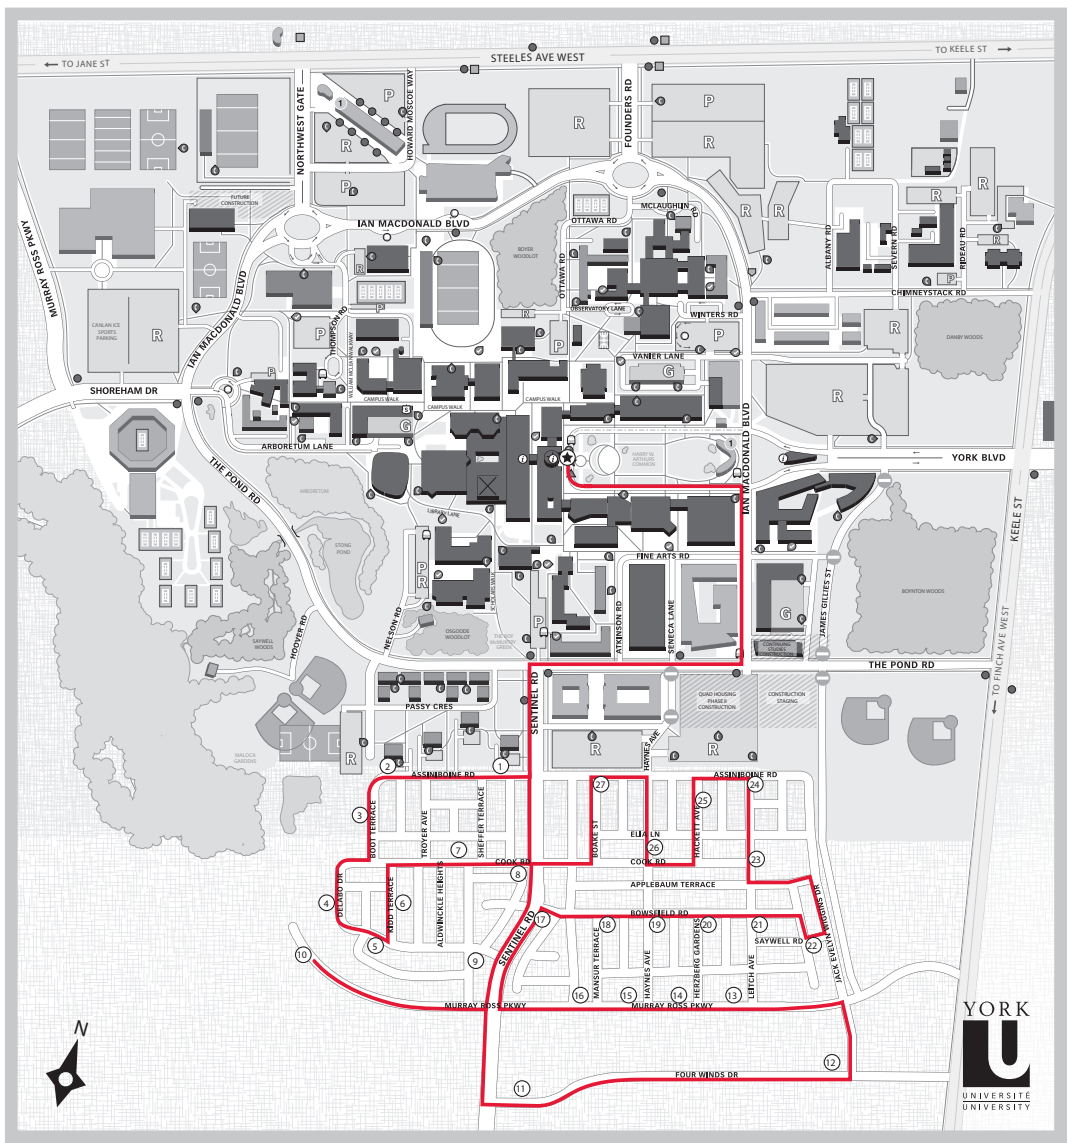

YorkU Shuttle

Village Shuttle Schedule

**ALL RIDES MUST BE PREBOOKED
USING THE YORK MOBILE ORDER APP**

Only available to staff, faculty and current students with a valid YU-card.

Village Shuttle Stops – 7 days a week – OUTBOUND ONLY

Departs from Vari Hall (no service on holidays and at 9:00 p.m.):

6:00 p.m. , 6:30 p.m. , 7:00 p.m. , 7:30 p.m. , 8:00 p.m. , 8:30 p.m.,
9:30 p.m. , 10:00 p.m. , 10:30 p.m. , 11:00 p.m. , and 11:30 p.m.

- | | |
|--|-------------------------------------|
| ① Assiniboine Rd at Sheffer Ter | ⑭ Murray Ross Pkwy at Herzberg Gdns |
| ② 380 Assiniboine Rd (on road) | ⑮ Murray Ross Pkwy at Haynes Ave |
| ③ Boot Ter | ⑯ Murray Ross Pkwy at Mansur Ter |
| ④ Delabo Dr | ⑰ Sentinel at Bowsfield Rd |
| ⑤ Delabo at Kidd Ter | ⑱ Bowsfield Rd at Mansur Ter |
| ⑥ Kidd Ter | ⑲ Bowsfield Rd at Haynes Ave |
| ⑦ Cook Rd | ⑳ Bowsfield Rd at Herzberg Gdns |
| ⑧ Cook Rd at Sentinel Rd | ㉑ Bowsfield Rd at Leitch Ave |
| ⑨ Sentinel Rd at Delabo Rd | ㉒ Saywell Rd at J.E. Wiggins Dr |
| ⑩ 500 Murry Ross Pky (on Request only) | ㉓ Leitch Ave at Cook Rd |
| ⑪ Four Winds Dr at Sentinel Rd | ㉔ Assiniboine Rd at Leitch Ave |
| ⑫ Four Winds Dr at Columbia | ㉕ Hackett Ave at Cook Rd |
| ⑬ Murray Ross Pkwy at Leitch Ave | ㉖ Haynes Rd at Cook Rd |
| | ㉗ Boake Rd at Assiniboine Rd |

York University Village Shuttle Routes

★ Shuttle Departure ① Shuttle stops — Village Shuttle Route

See [Schedule](https://yorku.ca/transportation/shuttle) for details yorku.ca/transportation/shuttle

Schedule effective Sept. 5, 2023