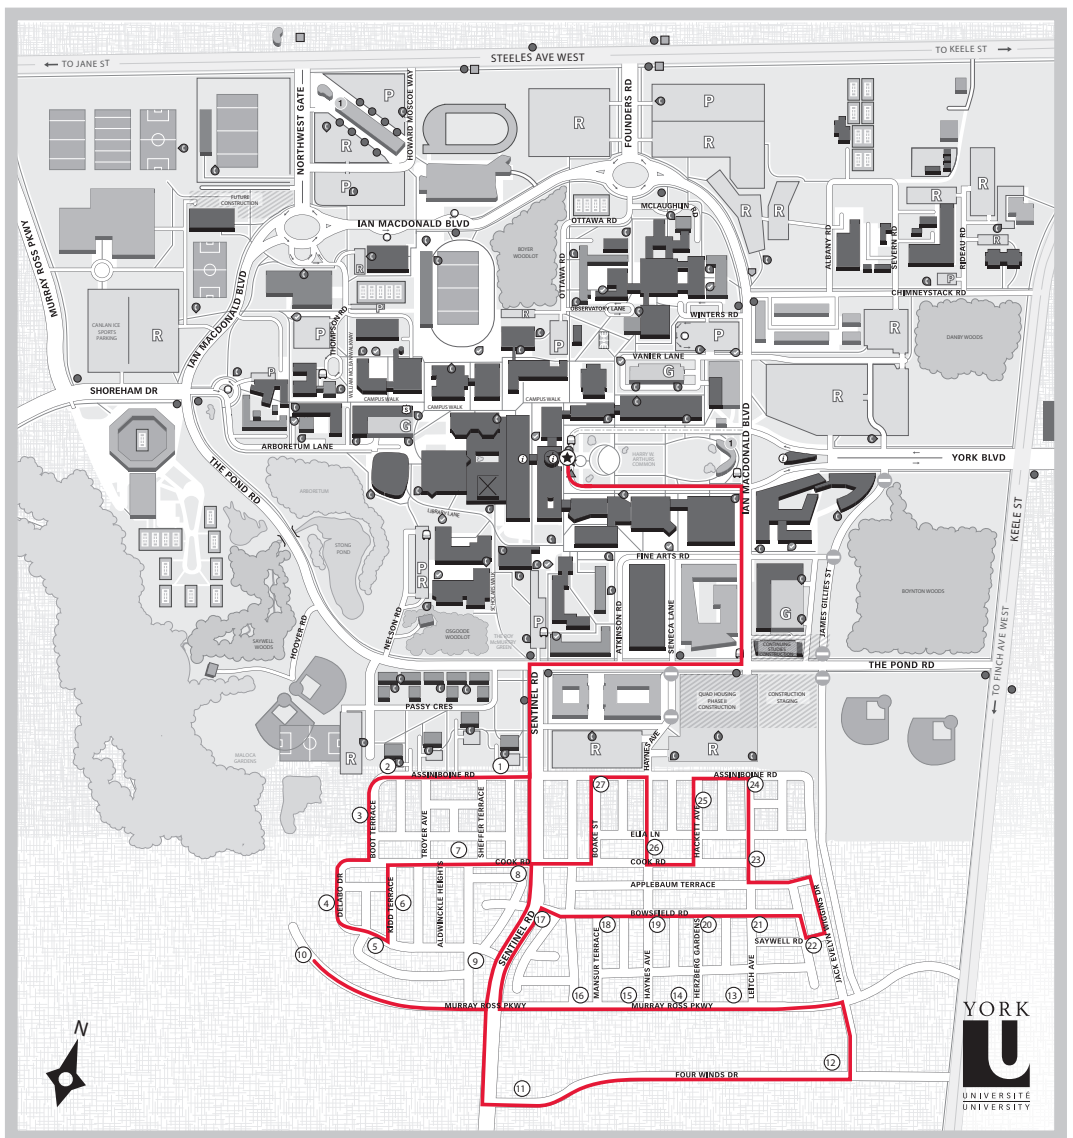

# YorkU Shuttle

## Village Shuttle Schedule

**ALL RIDES MUST BE PREBOOKED  
USING THE YORK MOBILE ORDER APP**

Only available to staff, faculty and current students with a valid YU-card.

### Village Shuttle Stops – Monday to Friday – OUTBOUND ONLY

Departs from Vari Hall (no service on holidays):

8:00 pm, 8:30 pm, 9:00 pm, 9:30 pm, 10:00 pm, 10:30 pm, 11:00 pm, and 11:30 pm.

- |  |                                     |
|--|-------------------------------------|
| ① Assiniboine Rd at Sheffer Ter        | ⑭ Murray Ross Pkwy at Herzberg Gdns |
| ② 380 Assiniboine Rd (on road)         | ⑮ Murray Ross Pkwy at Haynes Ave    |
| ③ Boot Ter                             | ⑯ Murray Ross Pkwy at Mansur Ter    |
| ④ Delabo Dr                            | ⑰ Sentinel at Bowsfield Rd          |
| ⑤ Delabo at Kidd Ter                   | ⑱ Bowsfield Rd at Mansur Ter        |
| ⑥ Kidd Ter                             | ⑲ Bowsfield Rd at Haynes Ave        |
| ⑦ Cook Rd                              | ⑳ Bowsfield Rd at Herzberg Gdns     |
| ⑧ Cook Rd at Sentinel Rd               | ㉑ Bowsfield Rd at Leitch Ave        |
| ⑨ Sentinel Rd at Delabo Rd             | ㉒ Saywell Rd at J.E. Wiggins Dr     |
| ⑩ 500 Murry Ross Pky (on Request only) | ㉓ Leitch Ave at Cook Rd             |
| ⑪ Four Winds Dr at Sentinel Rd         | ㉔ Assiniboine Rd at Leitch Ave      |
| ⑫ Four Winds Dr at Columbia            | ㉕ Hackett Ave at Cook Rd            |
| ⑬ Murray Ross Pkwy at Leitch Ave       | ㉖ Haynes Rd at Cook Rd              |
|  | ㉗ Boake Rd at Assiniboine Rd        |

**York University Village Shuttle Routes**  
 ⬤ Shuttle Departure      ① Shuttle stops      — Village Shuttle Route

See [Schedule](https://www.yorku.ca/transportation/shuttle) for details [yorku.ca/transportation/shuttle](https://www.yorku.ca/transportation/shuttle)      Schedule effective Sept. 5, 2023